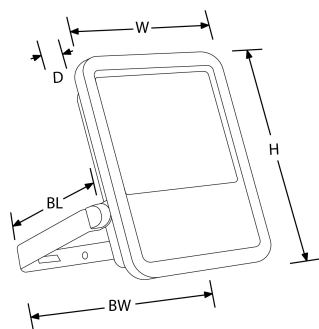

Product Description: Proxima™ 50W Adjustable IP65 LED Floodlight

Offering an excellent 120lm/W, the Proxima™ floodlight range provides the perfect solution for residential and commercial applications. With the product being IP65 and salt spray tested, it offers a solution for coastal applications. Available in 50W, 100W and 200W.

SKU Code	Wattage	Colour	Lumens	Lumens/Watt	Beam Angle	Finish Colour	SKU Type
EN-FLP50/40	50	4000	6000	120	100	Black	Non Dimmable

Line Drawing

Polar Curve

Colour

Black

Product Features:

- Aluminium housing for excellent heat dissipation
- Salt spray tested
- IP65 rated
- IK08 rated
- Pre-wired with 800mm of cable
- L70 50,000hrs
- 5 Year Warranty

Product Specs:

Input Voltage	100~277V AC	Input Frequency	50/60HZ
Power Factor	0.9	IP Rating	IP65
Lifetime L70 (hrs)	50000	IK Rating	IK08
Width (mm)	195	Height (mm)	153
Product Type	Floodlights	Operating Temp. (Min) °C	-20°C
Operating Temp. (Max) °C	40°C		